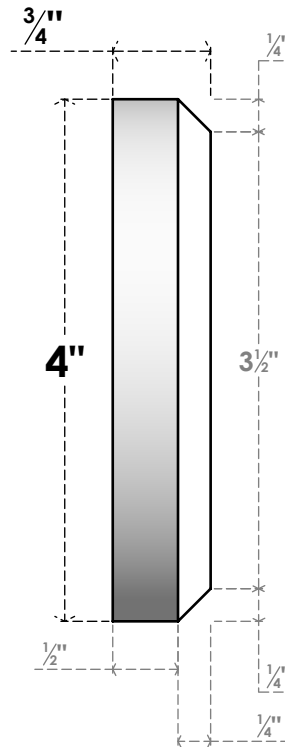

ROSP040X040X075GRY10

4"W X 4"H X 3/4"P STANDARD GRAYSON FLOWER ROSETTE WITH BEVELED EDGE, ARCHITECTURAL GRADE PVC

FRONT

SIDE

EKENA MILLWORK
2300 WEST MAIN ST.
CLARKSVILLE, TX 75426
TOLL FREE: 866-607-0453
WWW.EKENAMILLWORK.COM

NOTES

1. INSTALLATION TO BE COMPLETED IN ACCORDANCE WITH MANUFACTURER'S SPECIFICATIONS.
2. DRAWING MAY NOT BE TO SCALE
3. THIS DRAWING IS INTENDED FOR DESIGN AND PLANNING PURPOSES ONLY.
4. ALL INFORMATION CONTAINED HEREIN WAS CURRENT AT THE TIME OF DEVELOPMENT BUT MUST BE REVIEWED AND APPROVED BY THE PRODUCT MANUFACTURER TO BE CONSIDERED ACCURATE.
5. ARCHITECTURAL GRADE PVC PRODUCTS ARE MADE FROM EXPANDED CELLULAR PVC AND COME NATURALLY WHITE BUT MAY BE PAINTED