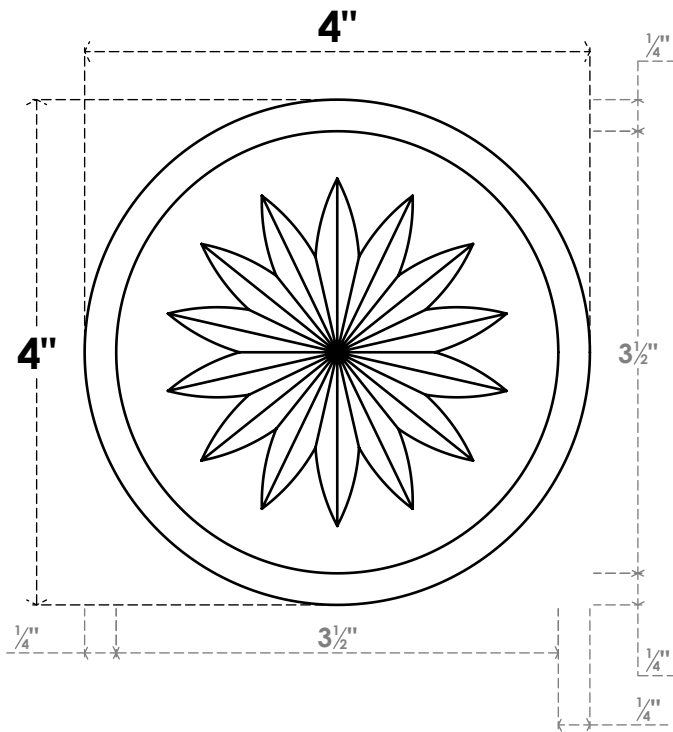

ROSP040X040X075GRY10

4"W X 4"H X 3/4"P STANDARD GRAYSON FLOWER ROSETTE WITH BEVELED EDGE, ARCHITECTURAL GRADE PVC

FRONT

SIDE

EKENA MILLWORK
2300 WEST MAIN ST.
CLARKSVILLE, TX 75426
TOLL FREE: 866-607-0453
WWW.EKENAMILLWORK.COM